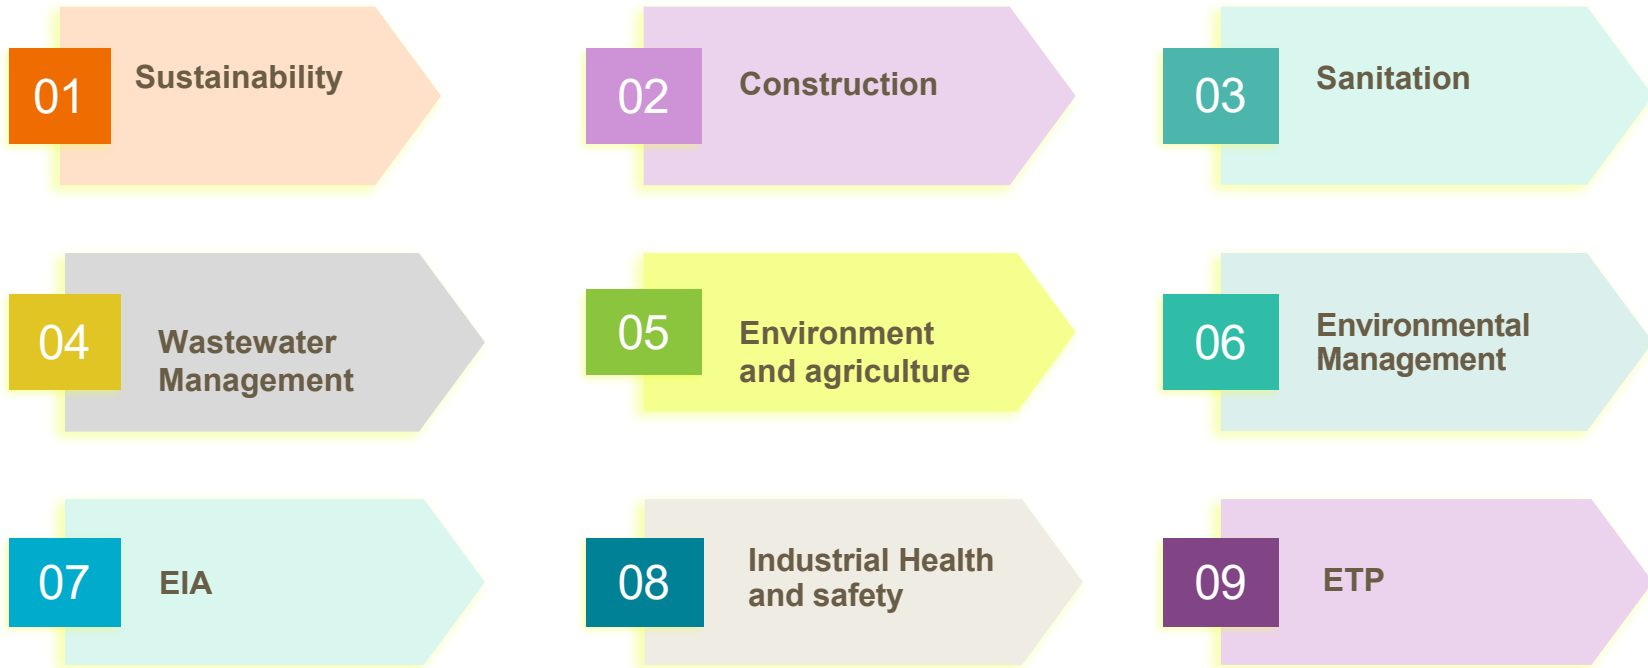

KOLHAPUR INSTITUTE
OF TECHNOLOGY'S
**COLLEGE OF
ENGINEERING**
(AUTONOMOUS),
KOLHAPUR

Welcome to
Department of Civil & Environmental Engineering

INTERNSHIP

Internship Details

Total **52** students are working as an intern in **26** different organizations