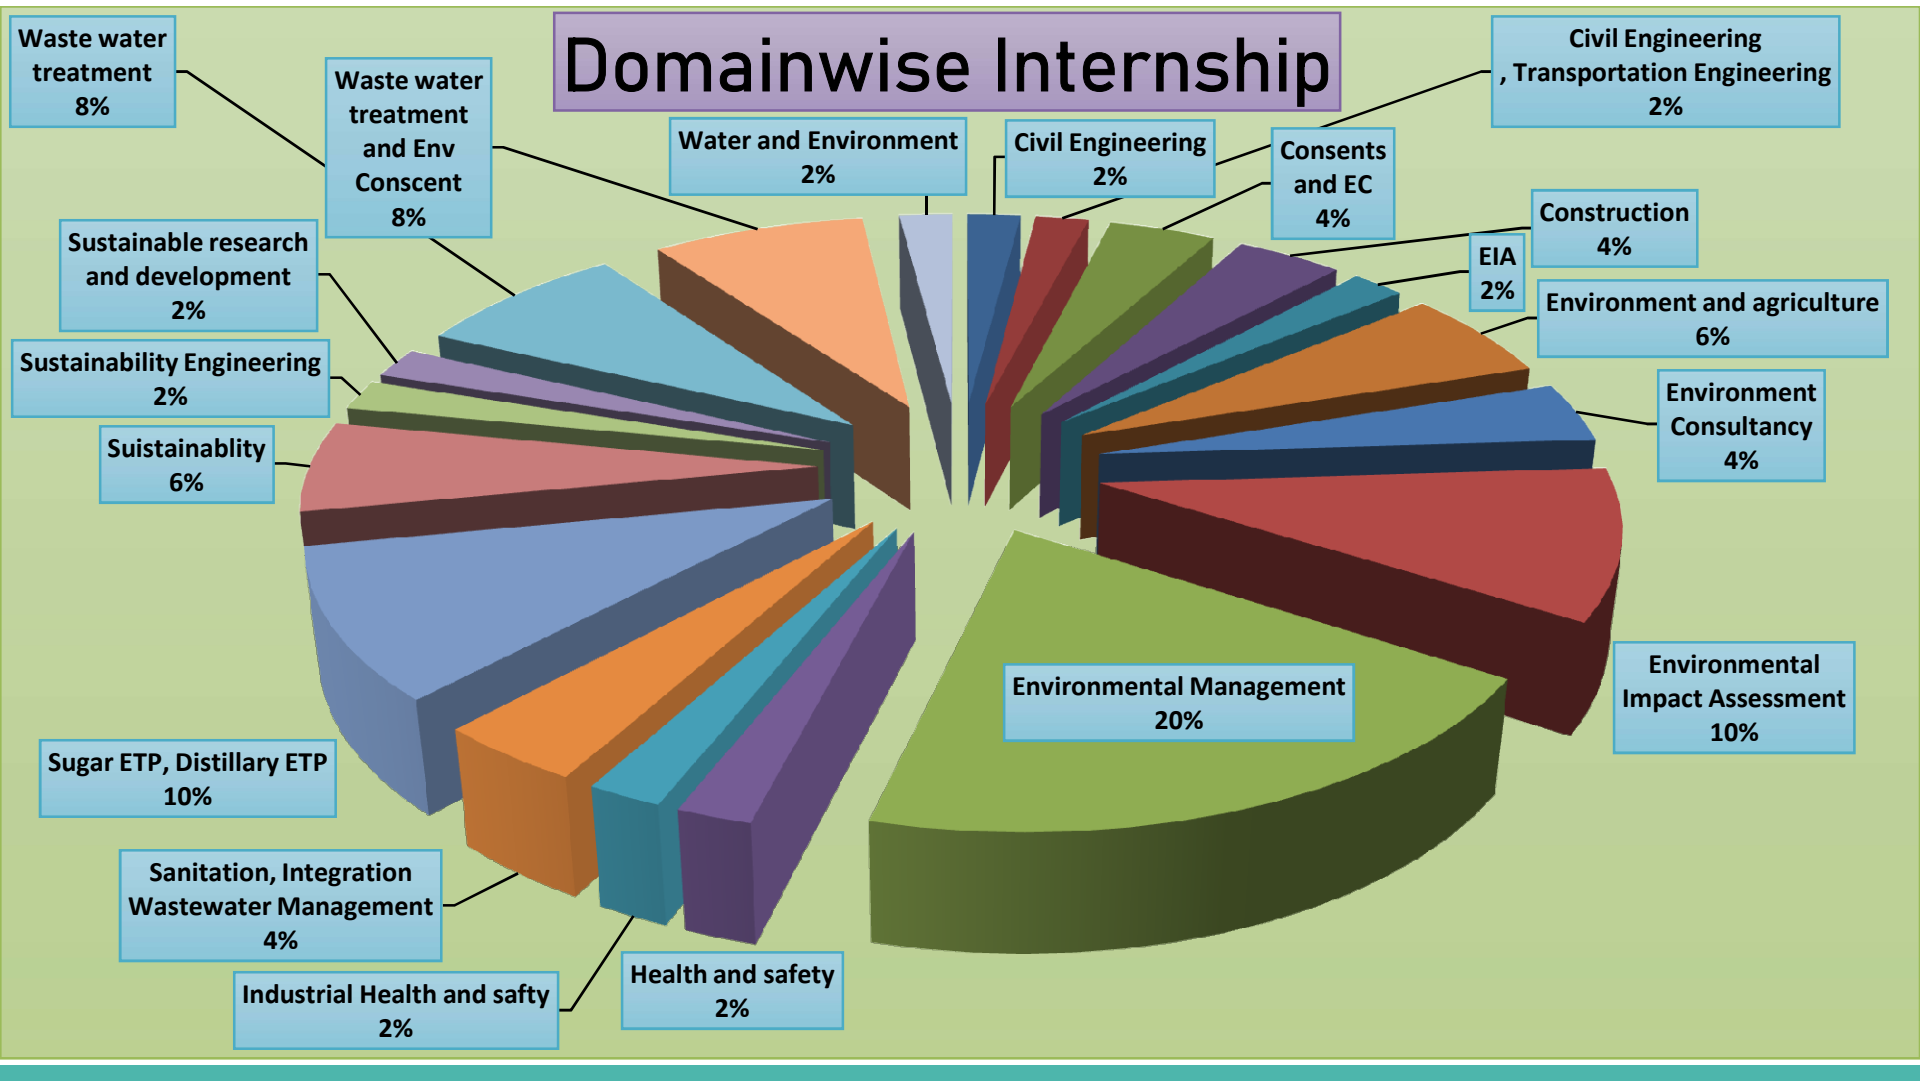

Organizations.....

Sr. No.	Name of organization	No of Students
14	kolhapur Zilla Sahakari Dudh Utpadak sangh ltd.	1
15	Mahabal Enviro Engineers Pvt. Ltd.	2
16	Mahabal Enviro Engineers Pvt. Ltd.	1
17	National Highway Authority of India	1
18	Nayansrushti Envirocare Pvt. Ltd. Pune	5
19	Pratik Torskar Construction compny	1
20	Pratik Torskar Construction compny	2
21	Pratik Torskar Construction compny	1
22	Sound Casting Ptv. Limited	1
23	Sripati Sugar and Power Ltd.	1
24	The Nisrga Consultancy	1
25	Tulip Casting Pvt. Ltd.	7
26	Waingade Enviro and Agri Solutions	7

Domainwise Internship